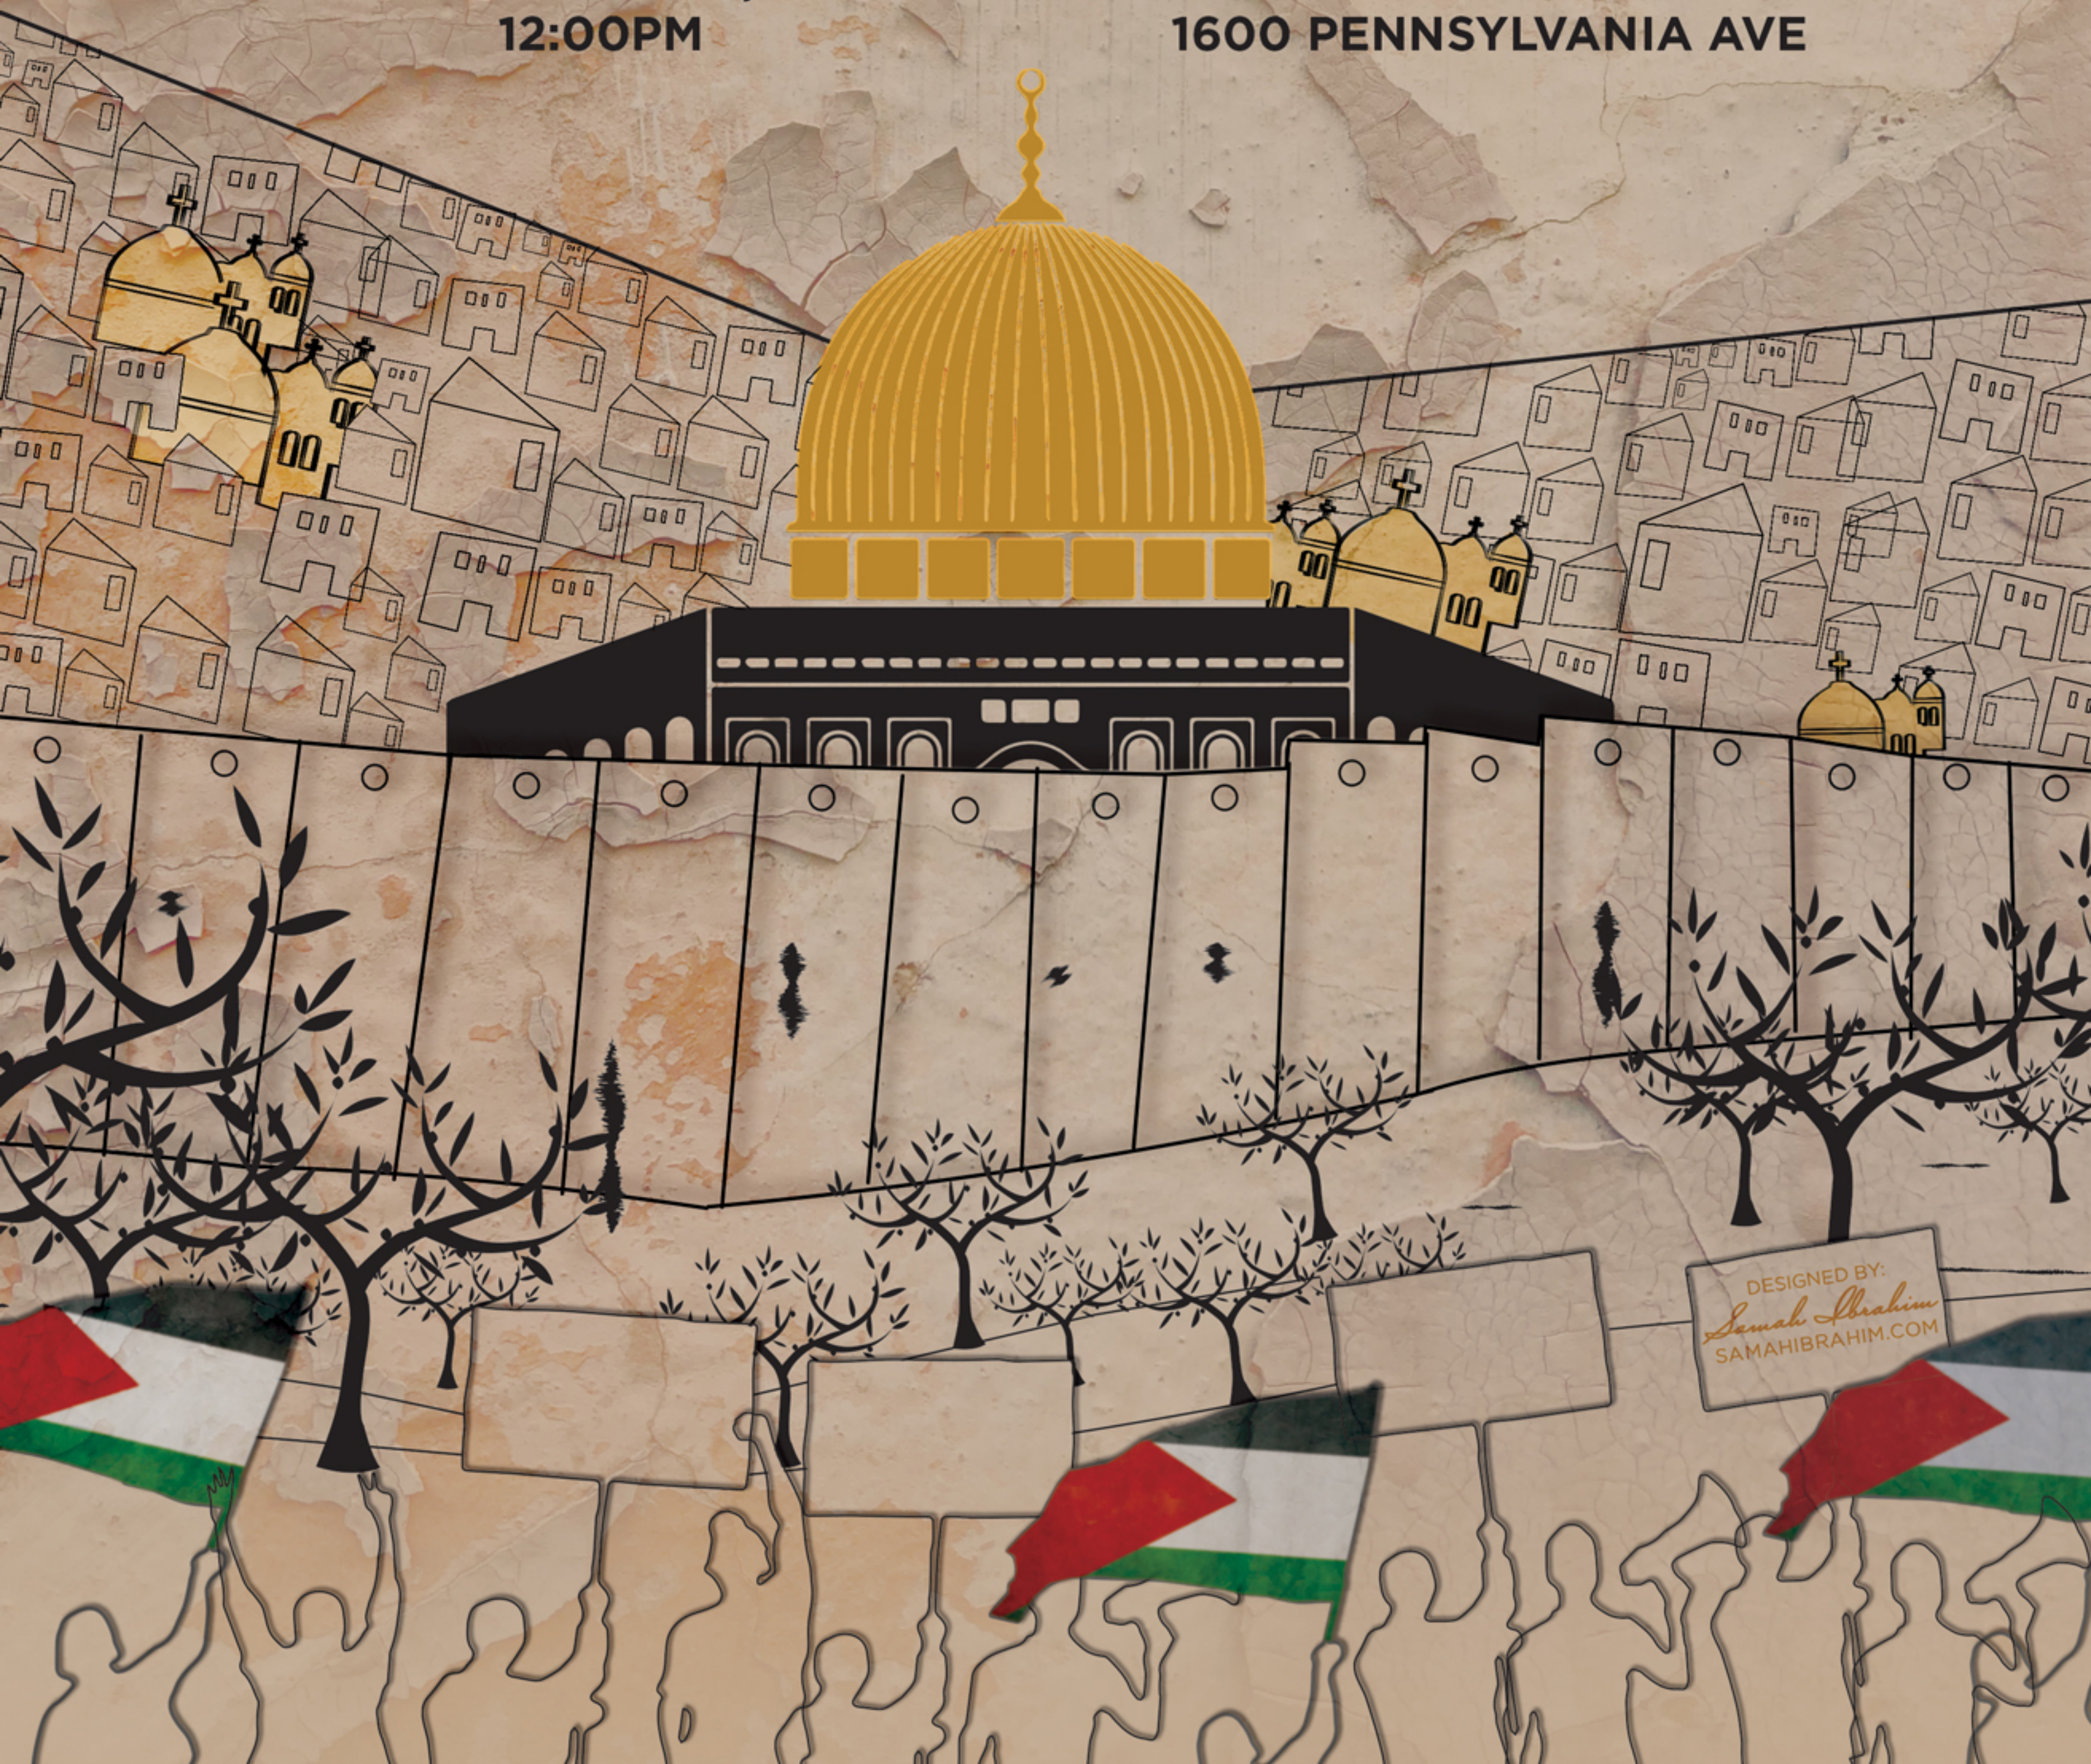

NATIONAL RALLY TO SUPPORT PALESTINE & PROTEST AIPAC!

*Al-Awda* 

#SupportPalestineInDC2020

# THE RIGHT OF RETURN OF PALESTINIAN REFUGEES

SUNDAY MARCH 1, 2020  
12:00PM

WHITE HOUSE  
1600 PENNSYLVANIA AVE

DESIGNED BY:  
*Samah Ibrahim*  
SAMAHIBRAHIM.COM

CONTACT: ABBAS HAMIDEH 216-285-0223 | ALAWDAROR.ORG